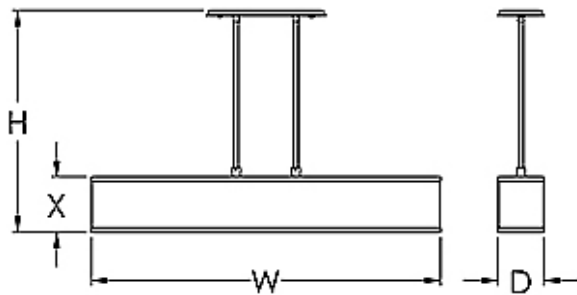

DIMENSIONS

W	H	D	X	BASE MODEL NO.
38"	24"	5"	6"	S2495-L24
48"	24"	8"	10"	S2496-L32

SPECIFICATIONS

Driver: 0-10V dimming to 1%, 120/277

Mounting: Mounts to all Standard Electrical Junction Boxes (by others) With Hardware Provided.