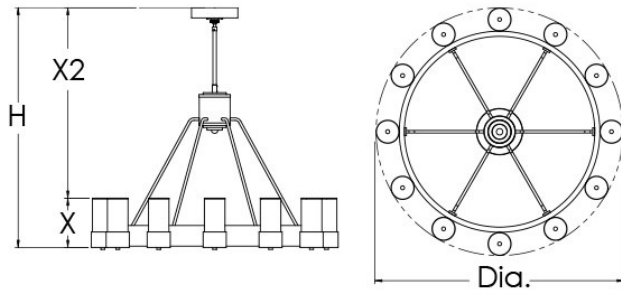

DIMENSIONS

| Dia | X | X2 | H | BASE MODEL NO. |
|-----|--------|---------|-----|----------------|
| 48" | 9 1/2" | 31 1/2" | 72" | S1040-8L08 |
| 48" | 9 1/2" | 31 1/2" | 72" | S1040-12L08 |
| 60" | 9 1/2" | 39 1/2" | 72" | S1041-8L08 |
| 60" | 9 1/2" | 39 1/2" | 72" | S1041-12L08 |

SPECIFICATIONS

Driver: 0-10V dimming to 1%, 120/277

Mounting: Mounts to all Standard Electrical Junction Boxes (by others) with Hardware Provided (Additional structural blocking required for weight)

FEATURES